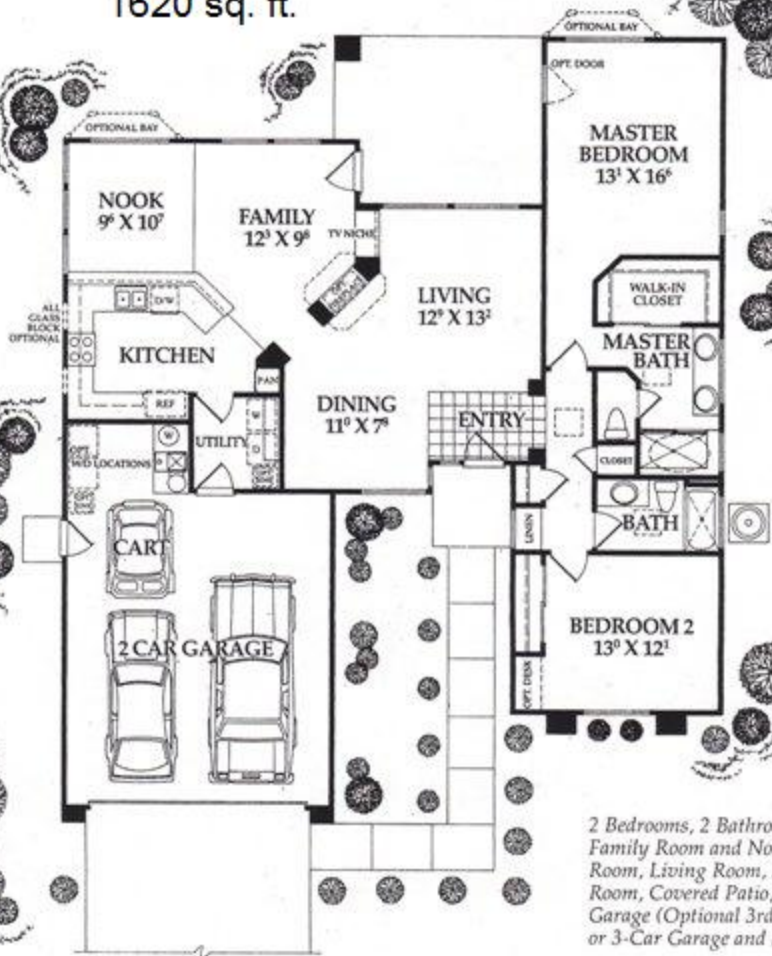

The Calaveras

1620 sq. ft.

COLDWELL BANKER SUN RIDGE REAL ESTATE
1500 Del Webb Blvd., Suite 101
Lincoln, CA 95648

office : (916) 543-5222
fax : (916) 543-5223

**COLDWELL
BANKER**

SUN RIDGE
REAL ESTATE