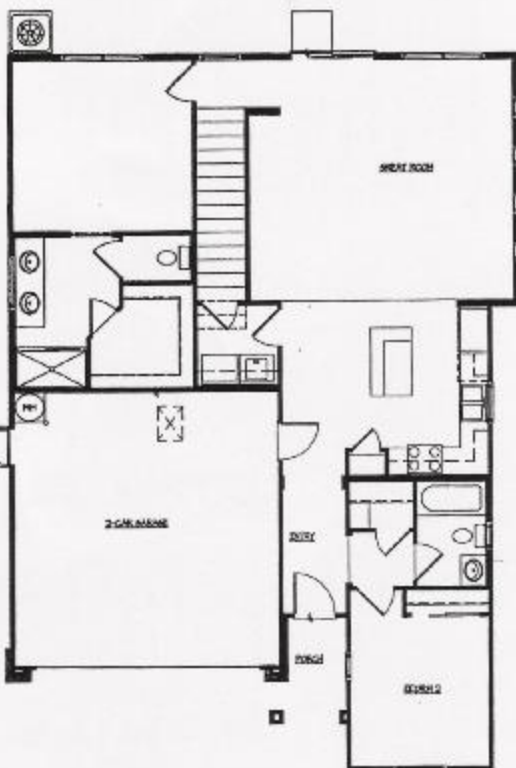

# CORONADO • 21741

1,741 Square Feet

FIRST FLOOR

SECOND FLOOR

SECOND FLOOR OPTION  
BEDROOM 3/BEDROOM 4/BATH 1

SECOND FLOOR OPTION  
LOFT/BEDROOM 3/BATH 3

COLDWELL BANKER SUN RIDGE REAL ESTATE  
1500 Del Webb Blvd., Suite 101  
Lincoln, CA 95648