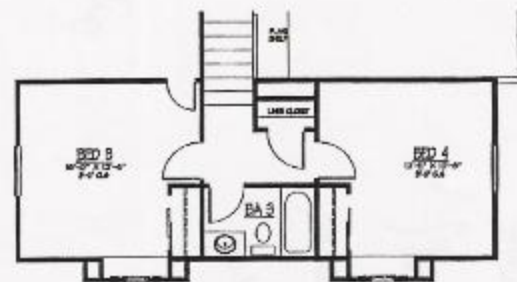

# CORONADO • 21741

1,741 Square Feet

FIRST FLOOR

SECOND FLOOR

SECOND FLOOR OPTION  
BEDROOM 3/BEDROOM 4/BATH 1

SECOND FLOOR OPTION  
LOFT/BEDROOM 3/BATH 3

COLDWELL BANKER SUN RIDGE REAL ESTATE  
1500 Del Webb Blvd., Suite 101  
Lincoln, CA 95648