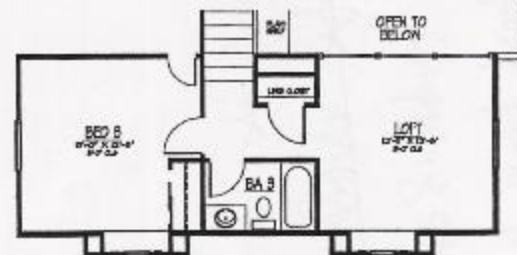

# CORONADO • 21741

1,741 Square Feet

FIRST FLOOR

SECOND FLOOR

SECOND FLOOR OPTION  
BEDROOM 3/BEDROOM 4/BATH 1

SECOND FLOOR OPTION  
LOFT/BEDROOM 3/BATH 3

COLDWELL BANKER SUN RIDGE REAL ESTATE  
1500 Del Webb Blvd., Suite 101  
Lincoln, CA 95648