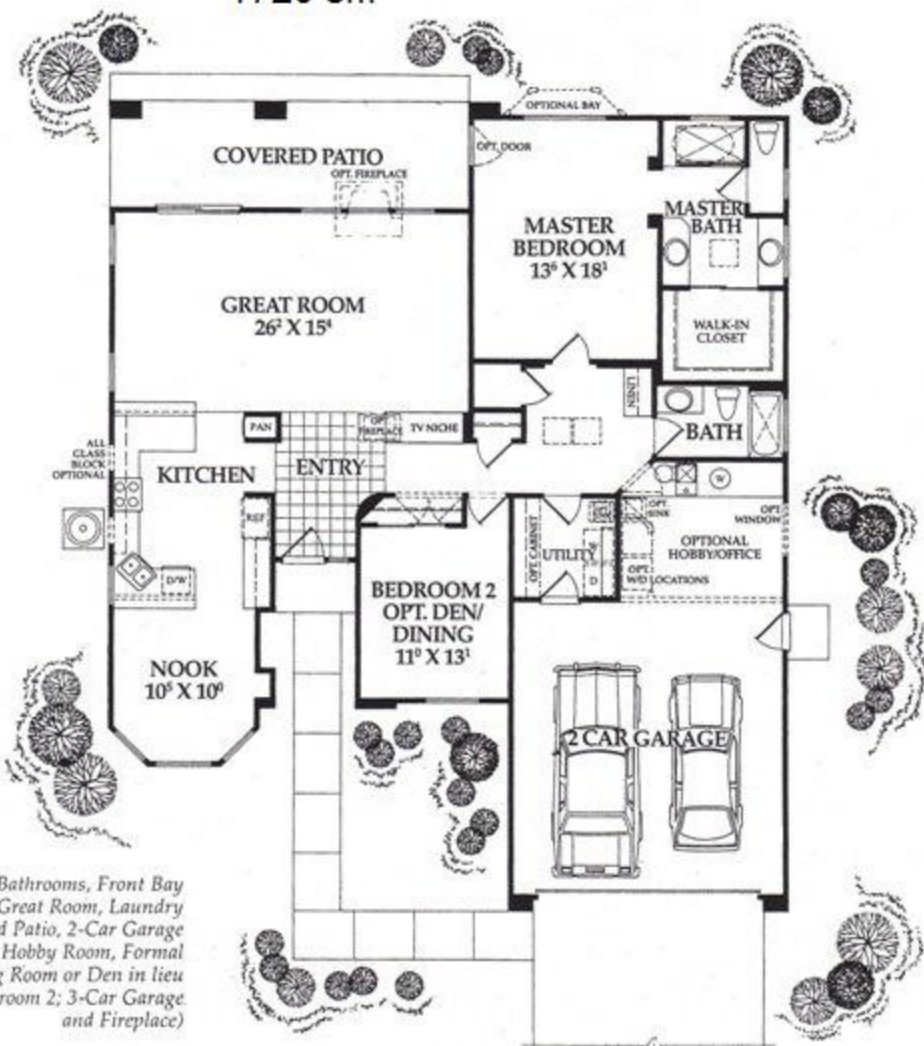

# The Yosemite

1720 s.f.

2 Bedrooms, 2 Bathrooms, Front Bay Dining Nook, Great Room, Laundry Room, Covered Patio, 2-Car Garage (Optional Hobby Room, Formal Dining Room or Den in lieu of Bedroom 2; 3-Car Garage and Fireplace)